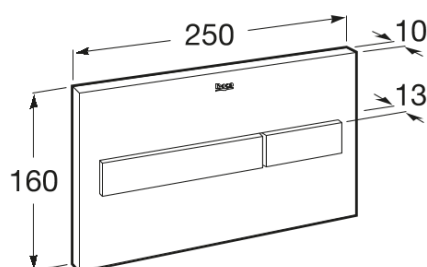

IN-WALL

PL7 DUAL - Dual flush operating plate for concealed cistern

DIMENSIONS

Length 250 mm
Height 160 mm

COLOURS AND FINISHES

8 Black with glass

PRICE (VAT INCLUDED)

£104.16

TECHNICAL DRAWINGS

FEATURES

Number of buttons: 2

Recommended for public spaces

BOUGHT TOGETHER FREQUENTLY

BASIC TANK LH with AG valve (under window) concealed cistern for back-to-wall WCs

8901212A1

Duplo WC L with AG valve (under window) 820mm high concealed cistern and frame for wall-hung WCs

8901210A0

DUPLO WC with AG valve (110mm cistern) concealed cistern and frame for wall-hung WCs

890090020

BASIC TANK COMPACT with AG valve (80mm cistern) concealed cistern for back-to-wall WCs

8900802A0

DUPLO WC COMPACT with AG valve (80mm cistern) concealed cistern and frame for wall-hung WCs